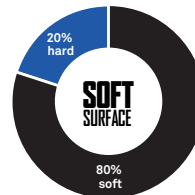

3rd NUMBER: PATTERN

RIB	0
R1	1
Directional (R4, L2, E2)	2
Non-directional	3
L4	4
L5 lug	5
L5 smooth	6

LETTER: PRODUCT TYPE

Bias	-
Radial	R
Solid	S

SURFACE CONDITION CLASSIFICATION

**TOUGH
IS OUR
WAY OF
LIFE**