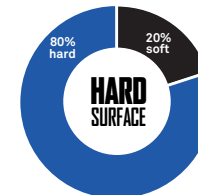

3rd NUMBER: PATTERN

RIB	0
R1	1
Directional (R4, L2, E2)	2
Non-directional	3
L4	4
L5 lug	5
L5 smooth	6

LETTER: PRODUCT TYPE

Bias	-
Radial	R
Solid	S

SURFACE CONDITION CLASSIFICATION

**TOUGH
IS OUR
WAY OF
LIFE**