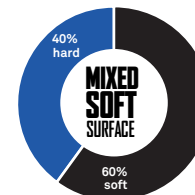

3rd NUMBER: PATTERN

RIB	0
R1	1
Directional (R4, L2, E2)	2
Non-directional	3
L4	4
L5 lug	5
L5 smooth	6

LETTER: PRODUCT TYPE

Bias	-
Radial	R
Solid	S

SURFACE CONDITION CLASSIFICATION

**TOUGH
IS OUR
WAY OF
LIFE**