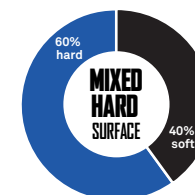

3rd NUMBER: PATTERN

RIB	0
R1	1
Directional (R4, L2, E2)	2
Non-directional	3
L4	4
L5 lug	5
L5 smooth	6

LETTER: PRODUCT TYPE

Bias	-
Radial	R
Solid	S

SURFACE CONDITION CLASSIFICATION

**TOUGH
IS OUR
WAY OF
LIFE**